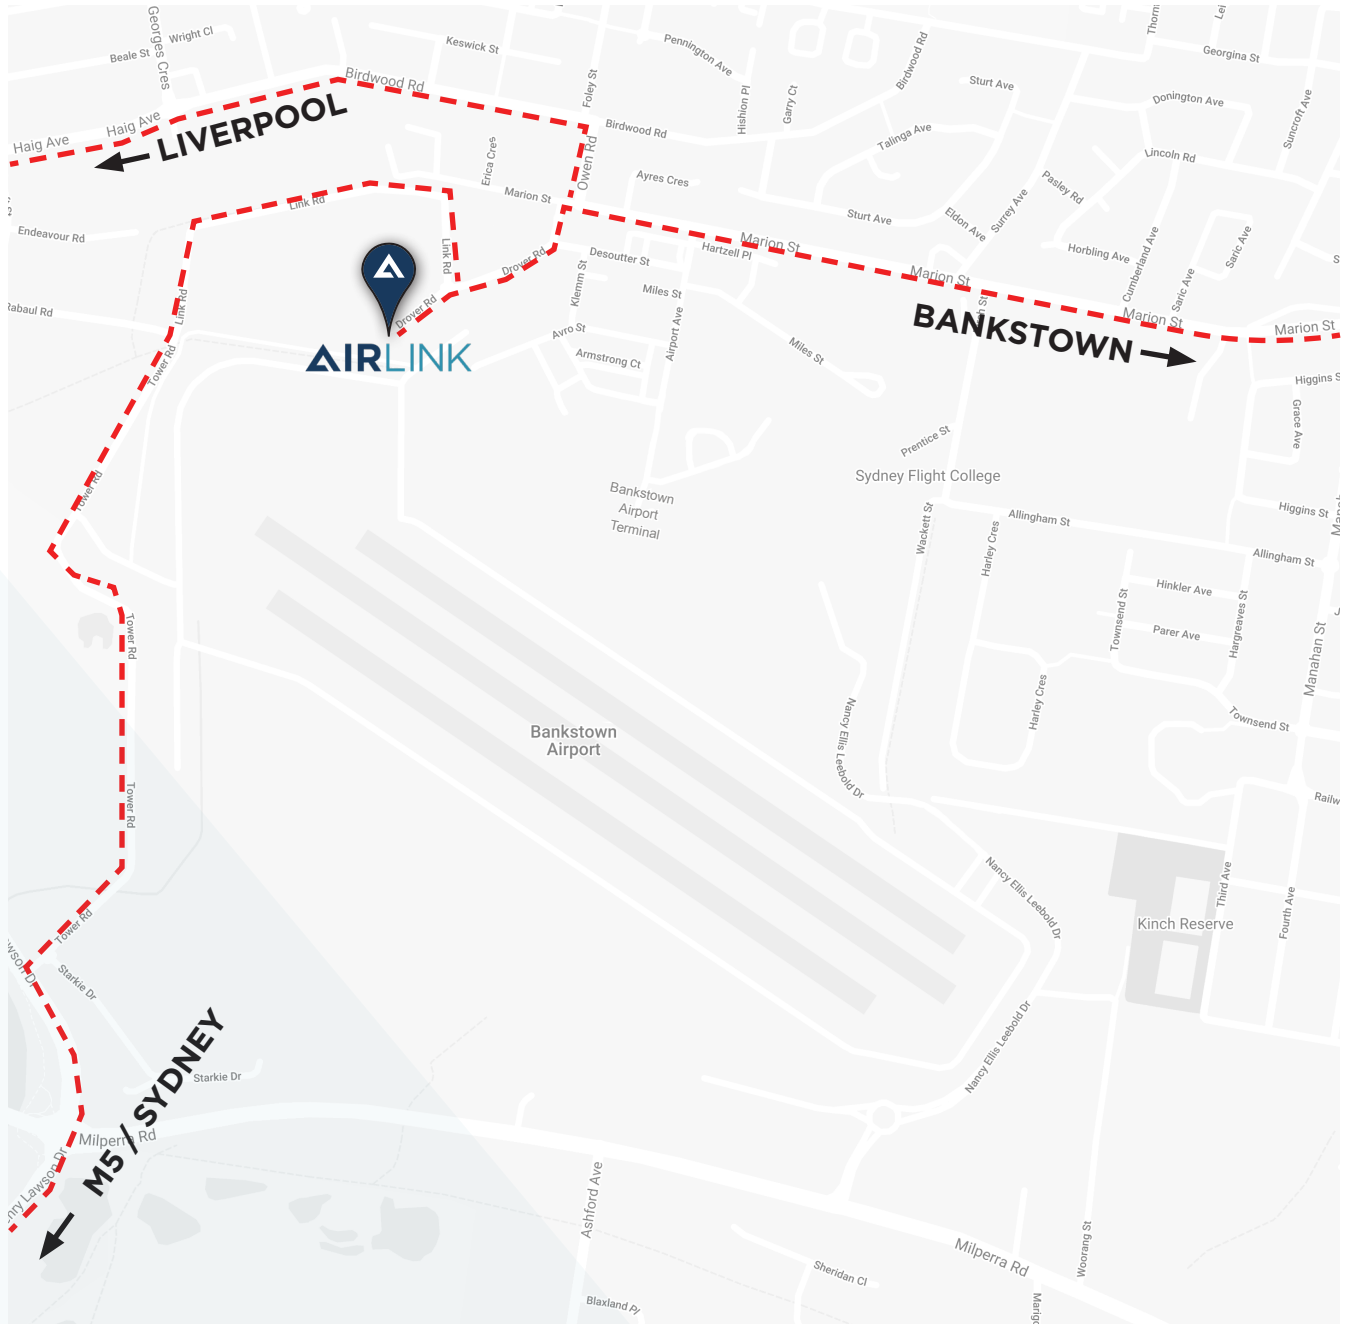

DUBBO AIRPORT

We've been linking people by air since 1974, and it all started for us in the thriving regional hub of Dubbo, NSW. Our charter terminal is right on the tarmac at Dubbo Airport (find us next to the secure car park) and features a passenger lounge and car parking for passengers.

22 Walters Way
Dubbo Airport
NSW 2830

02 6884 2435
Call us 24/7

BANKSTOWN AIRPORT

In partnership with AirMed Australia, Air Link operates a major base at Bankstown Airport. With two passenger lounges, on site car parking and a conference room overlooking the hangar; there is no better place to meet before or after a flight.

650 Drover Road
Bankstown Airport
NSW 2200

02 6884 2435
Call us 24/7

ARCHERFIELD AIRPORT

In partnership with Air Link, Altitude Aviation operates a major base out of Archerfield Airport, QLD. With newly renovated office spaces, passenger lounge and kitchen area as well as on-site parking, why not come by early before a flight for the full VIP experience we have to offer at Altitude Aviation.